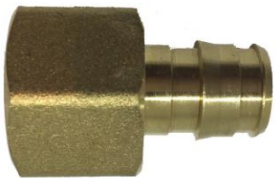

#788035005

1/2	PEX x FIP NL BRASS ADAPTER- COLD EXPANSION	25	200	18.40

#788035007

3/4	PEX x FIP NL BRASS ADAPTER - COLD EXPANSION	25	150	30.50

#788035010

1	PEX X FIP NL BRASS ADAPTER - COLD EXPANSION	50	100	50.40

#788035034

1/2 X 3/4	PEX X FIP NL BRASS ADAPTER- COLD EXPANSION	25	150	27.80

#788035043

3/4 X 1/2	PEX X FIP NL BRASS ADAPTER- COLD EXPANSION	25	300	22.80

#788035045

3/4 X 1	PEX X FIP NL BRASS ADAPTER - COLD EXPANSION	25	150	43.30