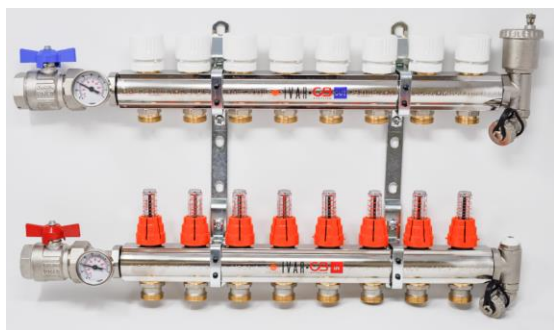

1 1/4" Brass - Nickle Plated Manifolds

Box Qtys

$

# 763512006	6 Loop Manifold w/valve+meter -1 1/4 Inch - Brass - Nickel Plated - IVAR	1.00	898.00
# 763512007	7 Loop Manifold w/valve+meter -1 1/4 Inch - Brass - Nickel Plated - IVAR	1.00	992.00
# 763512008	8 Loop Manifold w/valve+meter -1 1/4 Inch - Brass - Nickel Plated - IVAR	1.00	1,072.00
# 763512009	9 Loop Manifold w/valve+meter -1 1/4 Inch - Brass - Nickel Plated - IVAR	1.00	1,165.00
# 763512010	10 Loop Manifold w/valve+meter -1 1/4 Inch - Brass - Nickel Plated - IVAR	1.00	1,263.00
# 763512011	11 Loop Manifold w/valve+meter -1 1/4 Inch - Brass - Nickel Plated - IVAR	1.00	1,342.00
# 763512012	12 Loop Manifold w/valve+meter -1 1/4 Inch - Brass - Nickel Plated - IVAR	1.00	1,342.00

Adapters

Box Qtys

$

# 763500005	A set of two (2) - 1/2 COMP X Manifold Adapter	1.00	15.00
# 763500006	A set of two (2) - 5/8 COMP X Manifold Adapter	1.00	19.00
# 763500007	A set of two (2) - 3/4 COMP X Manifold Adapter	1.00	40.00

Actuators

Box Qtys

$

# 763580000	Actuator 24V, 2-Wire Telestat Switch AM24V - IVAR	1.00	90.00
# 763580001	Actuator 24V, 4-Wire Telestat Switch AM24V4 - IVAR	1.00	96.00

Thermostat

Box Qtys

$

# 767010114A	TH114-A-24T NON-PROG AMBIENT THERMOSTAT	1.00	165.20
# 767010114AF	TH114-AF-24T NON-PROG AMB/FLR THERMOSTAT	1.00	202.28