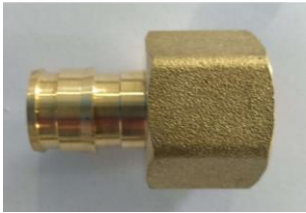

#788035005				
1/2	PEX x FIP NL BRASS ADAPTER- COLD EXPANSION	25	200	18.40
#788035007				
3/4	PEX x FIP NL BRASS ADAPTER - COLD EXPANSION	25	150	30.50
#788035010				
1	PEX x FIP NL BRASS ADAPTER - COLD EXPANSION	50	100	50.40
#788035034				
1/2 X 3/4	PEX X FIP NL BRASS ADAPTER- COLD EXPANSION	25	150	27.80
#788035043				
3/4 X 1/2	PEX X FIP NL BRASS ADAPTER- COLD EXPANSION	25	300	22.80
#788035045				
3/4 X 1	PEX X FIP NL BRASS ADAPTER - COLD EXPANSION	25	150	43.30