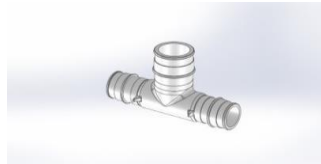

#894001334

1/2 X 1/2 X 3/4 POLYALLOY TEE - COLD EXPANSION - BLACK

25

400

10.00

#894001433

3/4 X 1/2 X 1/2 POLYALLOY TEE - COLD EXPANSION - BLACK

25

350

8.80

#894001434

3/4 X 1/2 X 3/4 POLYALLOY TEE - COLD EXPANSION - BLACK

25

250

12.00

#894001443

3/4 X 3/4 X 1/2 POLYALLOY TEE - COLD EXPANSION - BLACK

25

250

10.50

#894001445

3/4 X 3/4 X 1 POLYALLOY TEE - COLD EXPANSION - BLACK

25

150

20.30

#894001544

1 X 3/4 X 3/4 POLYALLOY TEE - COLD EXPANSION - BLACK

25

150

21.80

#894001545

1 X 3/4 X 1 POLYALLOY TEE - COLD EXPANSION - BLACK

25

100

24.20

#894001553

1 X 1 X 1/2 POLYALLOY TEE - COLD EXPANSION - BLACK

25

150

23.00