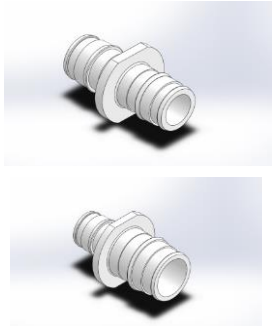

#894006010

1 POLYALLOY ELBOW - COLD EXPANSION - BLACK

25

150

20.00

#894006043

3/4 X 1/2 POLYALLOY ELBOW - COLD EXPANSION - BLACK

25

550

8.00

Poly Alloy MPT Elbow

#894010005

1/2 POLYALLOY MPT ELBOW - COLD EXPANSION - BLACK

10

600

9.50

Poly Alloy Coupling

#894029005				
1/2	POLYALLOY COUPLING - COLD EXPANSION - BLACK	25	1250	4.25
#894029007				
3/4	POLYALLOY COUPLING - COLD EXPANSION - BLACK	25	500	6.50
#894029010				
1	POLYALLOY COUPLING - COLD EXPANSION - BLACK	50	250	10.00
#894029043				
3/4 x 1/2	POLYALLOY COUPLING - COLD EXPANSION - BLACK	25	600	5.25
#894029054				
1 X 3/4	POLYALLOY COUPLING - COLD EXPANSION - BLACK	25	250	9.90

Poly Alloy MPT Adapter

#894036005				
1/2	POLYALLOY MPT ADAPTER - COLD EXPANSION - BLACK	25	850	7.70
#894036007				
3/4	POLYALLOY MPT ADAPTER - COLD EXPANSION - BLACK	25	500	9.60

Plastic Insert Plug

#894043005				
1/2	PLASTIC INSERT PLUG - COLD EXPANSION - BLACK	100	2000	2.50
#894043007				
3/4	PLASTIC INSERT PLUG - COLD EXPANSION - BLACK	25	900	4.75
#894043010				
1	PLASTIC INSERT PLUG - COLD EXPANSION - BLACK	25	500	7.80